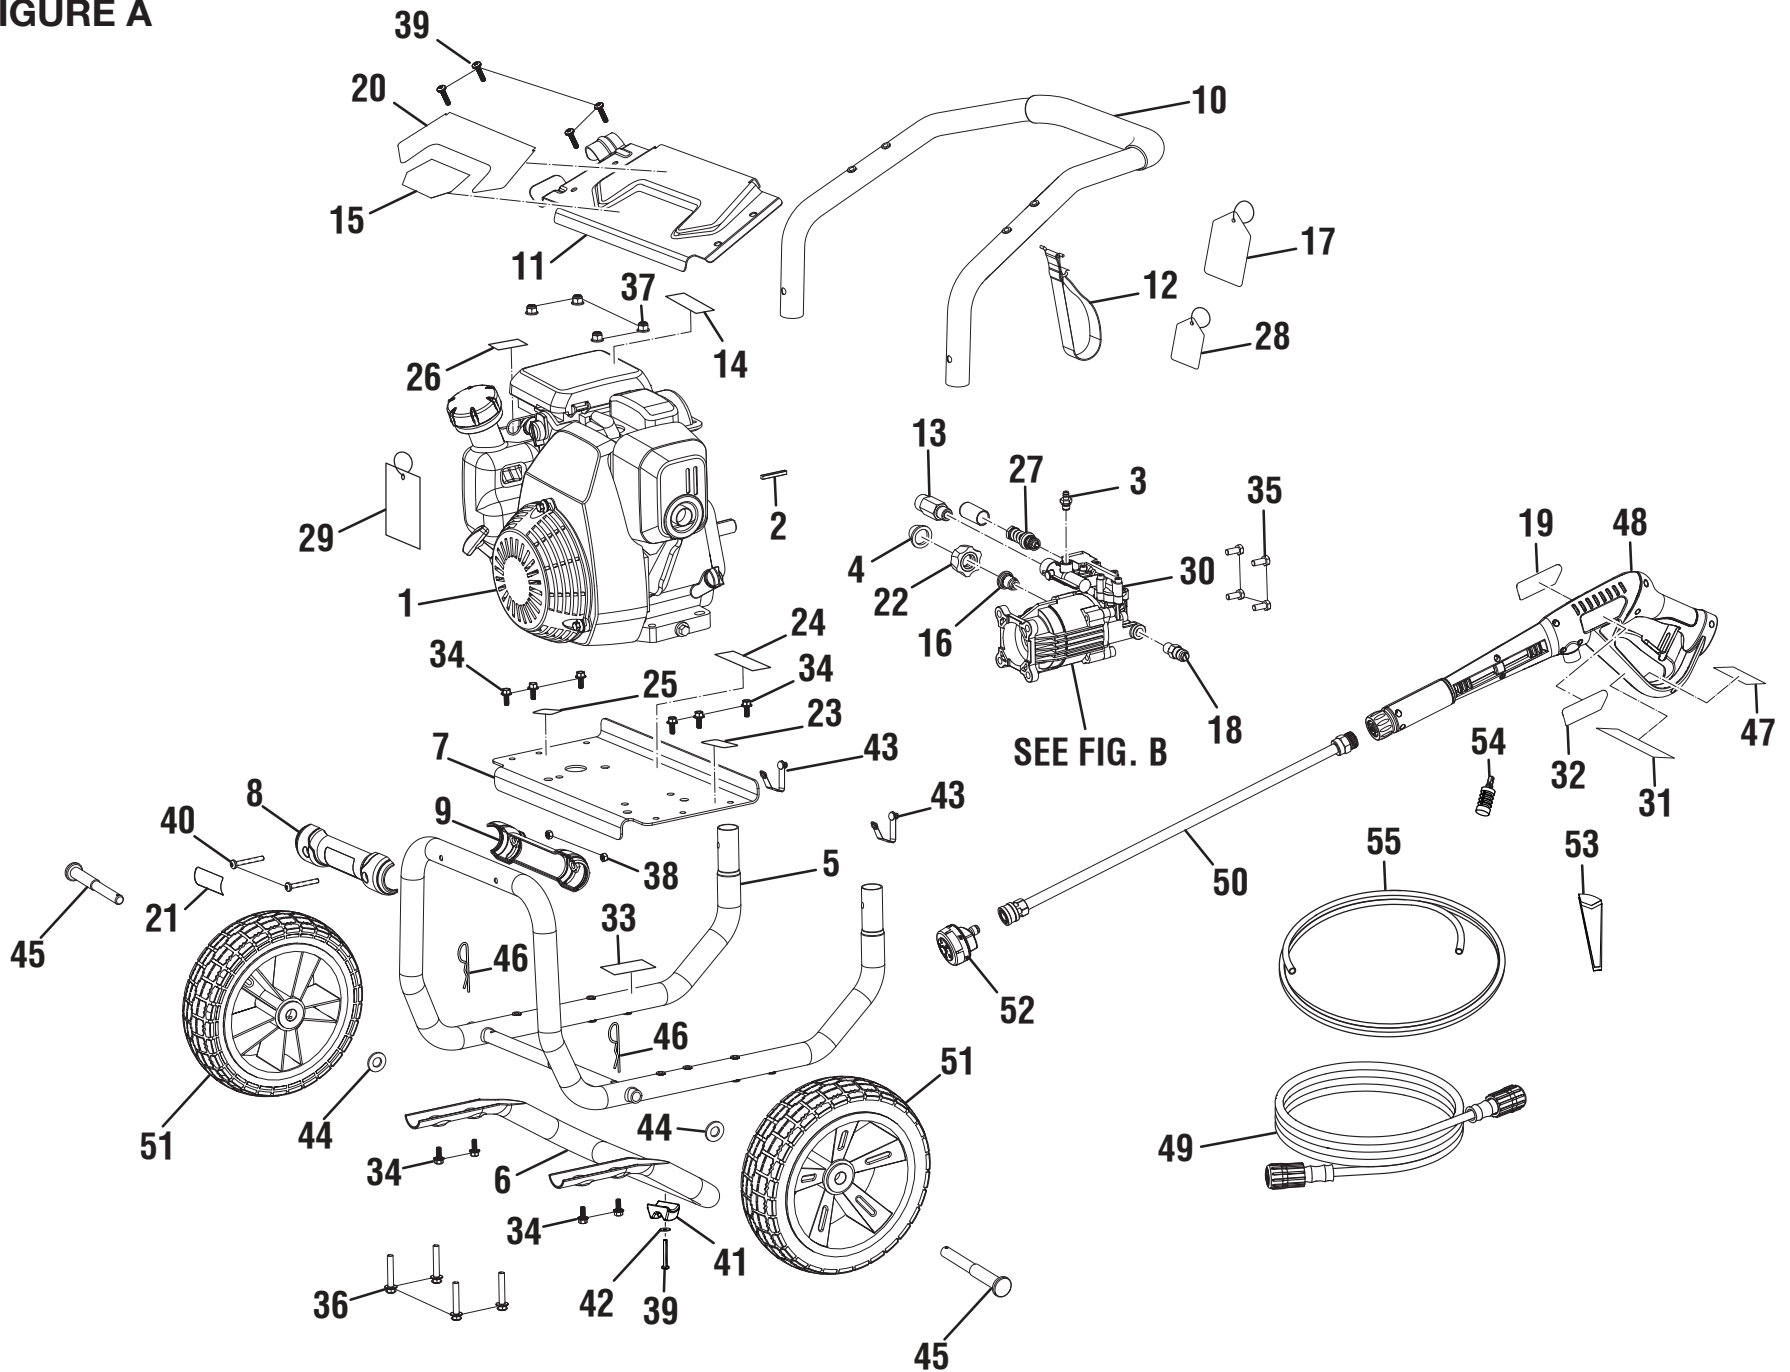

995000728
2-28-19 (Rev:01)

FIGURE A

RYOBI PRESSURE WASHER – ITEM NO. RY803300H

The model number will be found on a label attached to pump housing. Always mention the model number in all correspondence regarding your **PRESSURE WASHER** or when ordering replacement parts.